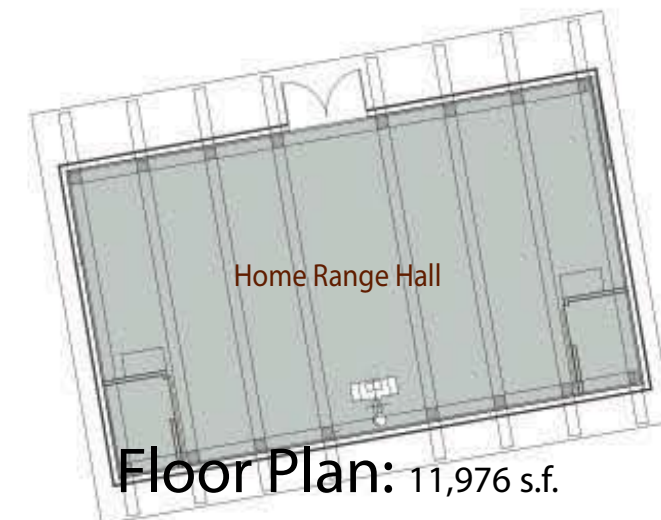

One of 45 'Patterns' which describe the Legacy Center's essential functional/social/spiritual centers.

Birdseye view of the main building

View from the Axe-in-Hand Restoration Workshop

Axe-in-Hand Restoration Workshop

Main Meeting Room of the Outlook Conference Wing

The Outlook Conference Wing

Home Range Hall

Floor Plan: 11,976 s.f.