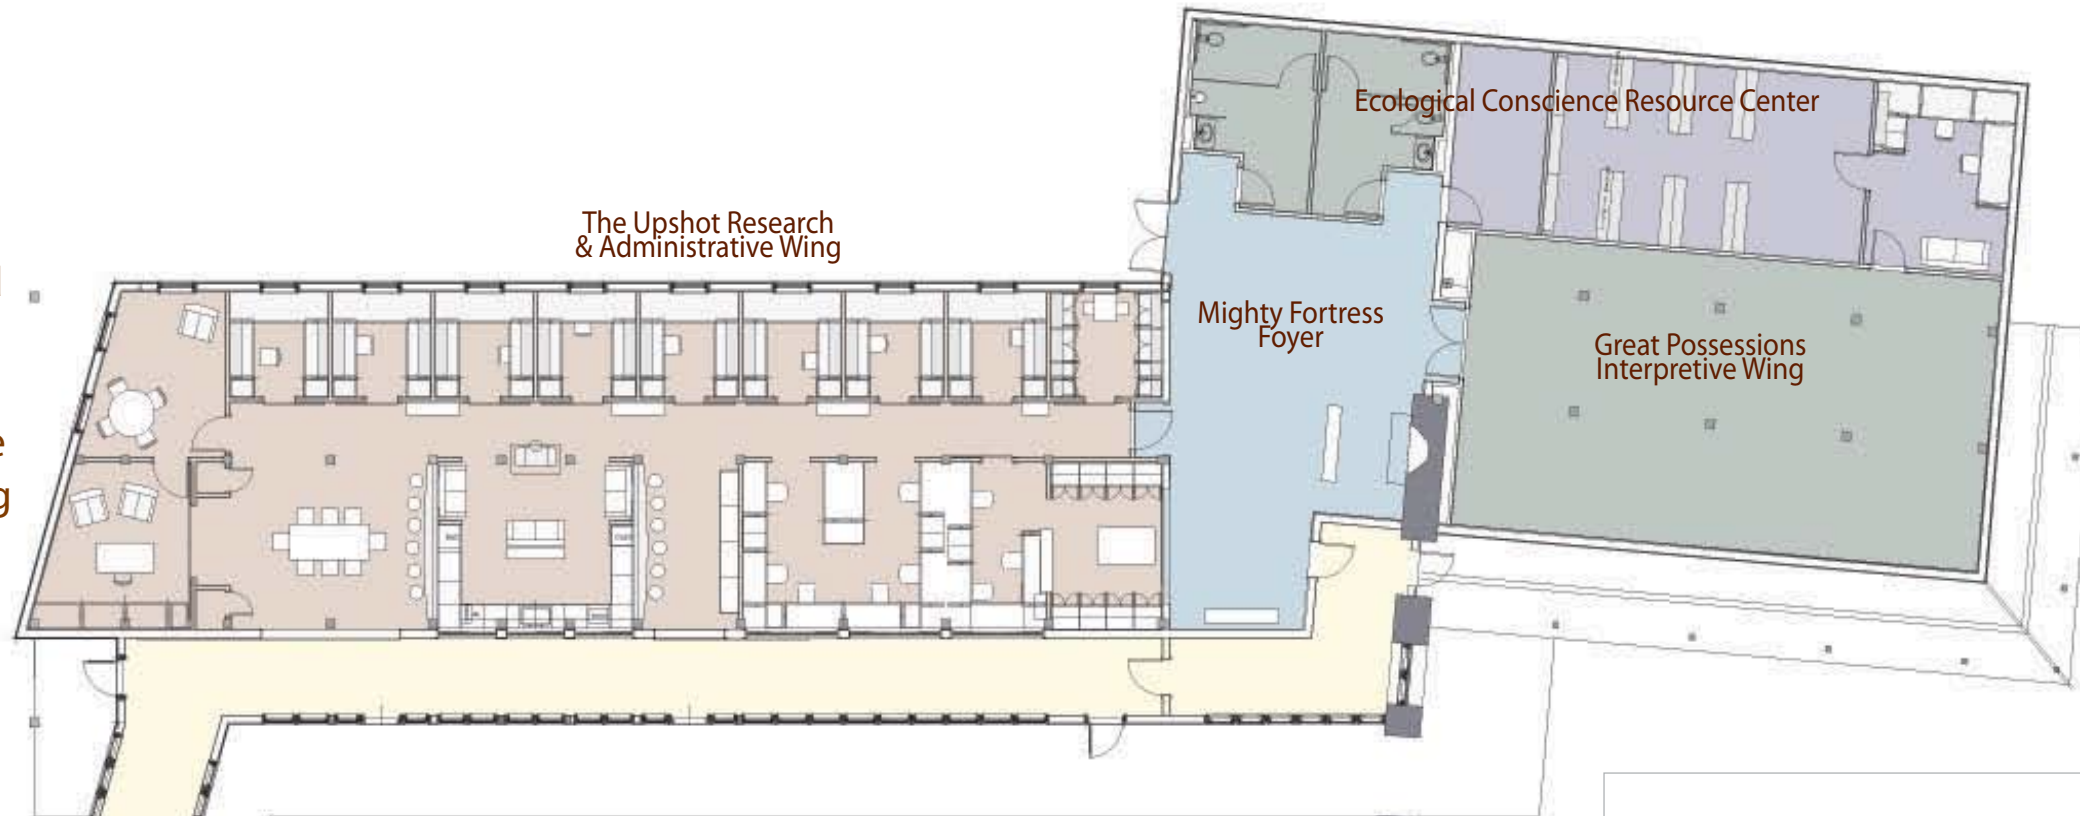

Focus will shift from buildings onto spaces and the activities associated with them. 'Architecture should support human endeavor' must become much more than a well-meaning phrase. It must manifest itself in a palpable sense when experiencing the Leopold Legacy Center and landscape.

One of 45 'Patterns' which describe the Legacy Center's essential functional/social/spiritual centers.

Birdseye view of the main building

View from the Axe-in-Hand Restoration Workshop

Axe-in-Hand Restoration Workshop

Main Meeting Room of the Outlook Conference Wing

The Outlook Conference Wing

Home Range Hall

Floor Plan: 11,976 s.f.